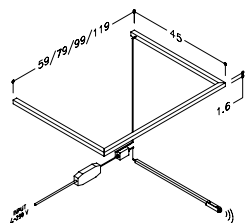

LIGHTING UNDER BASIN WITH SENSOR SYSTEM

MODEL	WIDTH	WATTS	COLOUR	ART.NO.
SOLE • AMBER • LOFT • BIG • LIRIS • GAMA • CITY				
	60 cm	9 W	ALUMINIUM	138 € UWL/60
	80 cm	10 W	ALUMINIUM	148 € UWL/80
	100 cm	11 W	ALUMINIUM	153 € UWL/100
	120 cm	12 W	ALUMINIUM	161 € UWL/120
HOME				
	60 cm	9 W	ALUMINIUM	138 € UWL/60-HM
	80 cm	10 W	ALUMINIUM	148 € UWL/80-HM
	100 cm	11 W	ALUMINIUM	153 € UWL/100-HM
	120 cm	12 W	ALUMINIUM	161 € UWL/120-HM