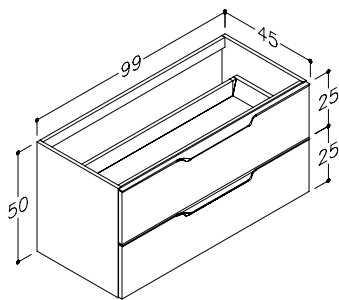

AMBER SERIES

UNDERTOP CABINETS

MODEL	WIDTH	COLOUR	ART.NO.

99 cm

465 €

MATT WHITE/SOLID OAK
MATT WHITE/BLACK STAINED OAK
MATT WHITE/GREY STAINED OAK

BUC/10-3DR/D02-AMB
BUC/10-3DR/D02-BL-AMB
BUC/10-3DR/D02-GR-AMB

	ACCESSORIES	ART.NO.
153 €	LED lighting under basin with sensor system 11W	UWL/100
149 €	LED illumination of drawers, IP44	AC1312/100
129 €	LED Lighting underneath basin with sensor switch	AC1314/100
43 €	Socket for drawer, IP44	AC1311
140 €	Wooden dividers (full top drawer)	ACW11-3/N0x × 4
150 €	Plexiglass boxes (full top drawer)	ACP12/100-3
189 €	Set of wooden drawer boxes (full top drawer)	ACW01-BL-BUC/100-3