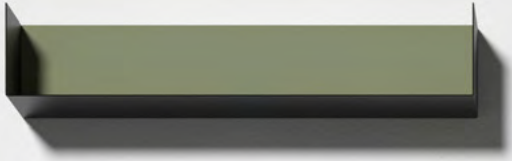

BATHROOM ACCESSORIES

METAL ACCESSORIES WITH COLOURED BACK PANELS

SHELVES