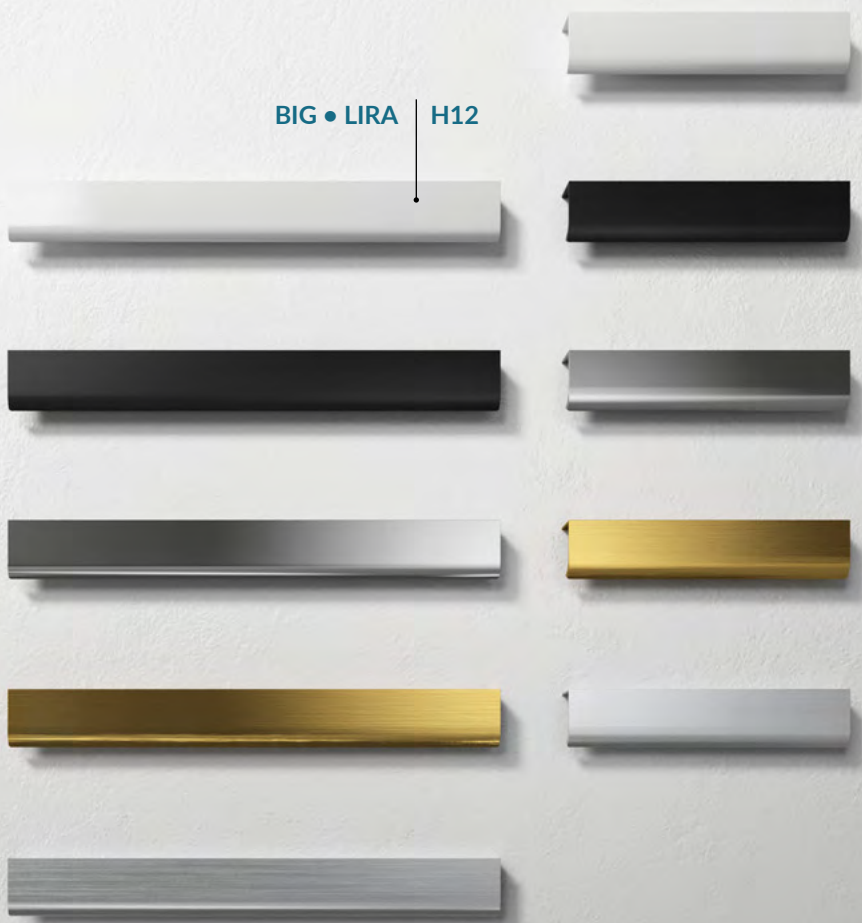

BIG • LIRA | H12