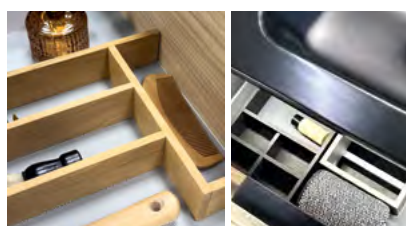

ORGANIZER SYSTEMS

You can choose from different systems of organizers, that can be used in basin unit or side cabinet model, this sign will appear to remind you of possible efficient storing solutions.

5 5 YEARS WARRANTY

KAMÉ grants a 5 year warranty against manufacturing defects, providing the installation, cleaning and maintenance instructions are followed. Refer to "Product installation and maintenance instructions" at www.kame.it for more detailed information.