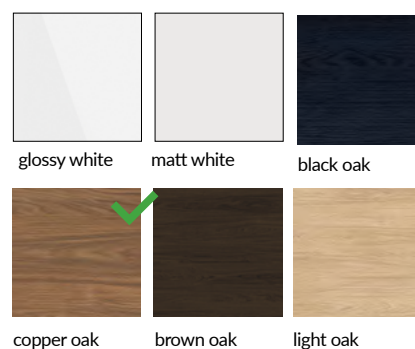

GAMA is a versatile series, that can be easily customized to suit any interior. With its classic shape, this series offers different styles choosing handles or a *push-to-open* system, you can create a unique and personal design. It's adaptability and timeless style align perfectly with the trend towards sustainable and long-lasting choices. Choose furniture set from various wood decors with washbasins or countertop solutions to complete your look. Series also includes a tall unit for organized and convenient storage.

NEW! Available decors