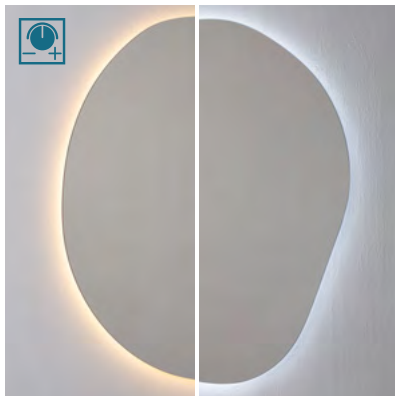

| ø 80 | ø 100 |

ROUND

MIRROR WITH AMBIENT LIGHTING AND DIMMING FUNCTION

| ø 60 | ø 80 | ø 100 |

ORGANIC

MIRROR WITH AMBIENT LED LIGHTING AND DIMMING FUNCTION

| 90 |
h 80.5

NEW!

STONE

MIRROR WITH LED LIGHTING, ANTI-FOG AND DIMMING FUNCTION

| 80 |
h 80

SEMIROUND

MIRROR WITH AMBIENT LED LIGHTING

| 100 | | 120 |
h 90 h 110

MOON

MIRROR WITH AMBIENT LED LIGHTING AND LED ILLUMINATORS

| ø 80 | ø 100 |

TAKE A CLOSER LOOK

At the smallest details of mirrors: the elegant touch sensors, slim edges of the frames, contemporary style and new forms. Big selection of mirrors with ambient LED lighting in different colours and temperature changing and dimming.