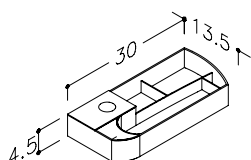

SWIVEL TRAY

MATCH • DUET • HOME • MOON • BIG • LIRIS • GAMA

MODEL	WIDTH	COLOUR	ART.NO.
	30 cm	WHITE TRANSLUCENT	30 € ACP301

FURNITURE ACCESSORIES

WOODEN DIVIDERS

SOFT • SOLE • HOME • AMBER • MOON • LOFT • BIG • GAMA • CITY